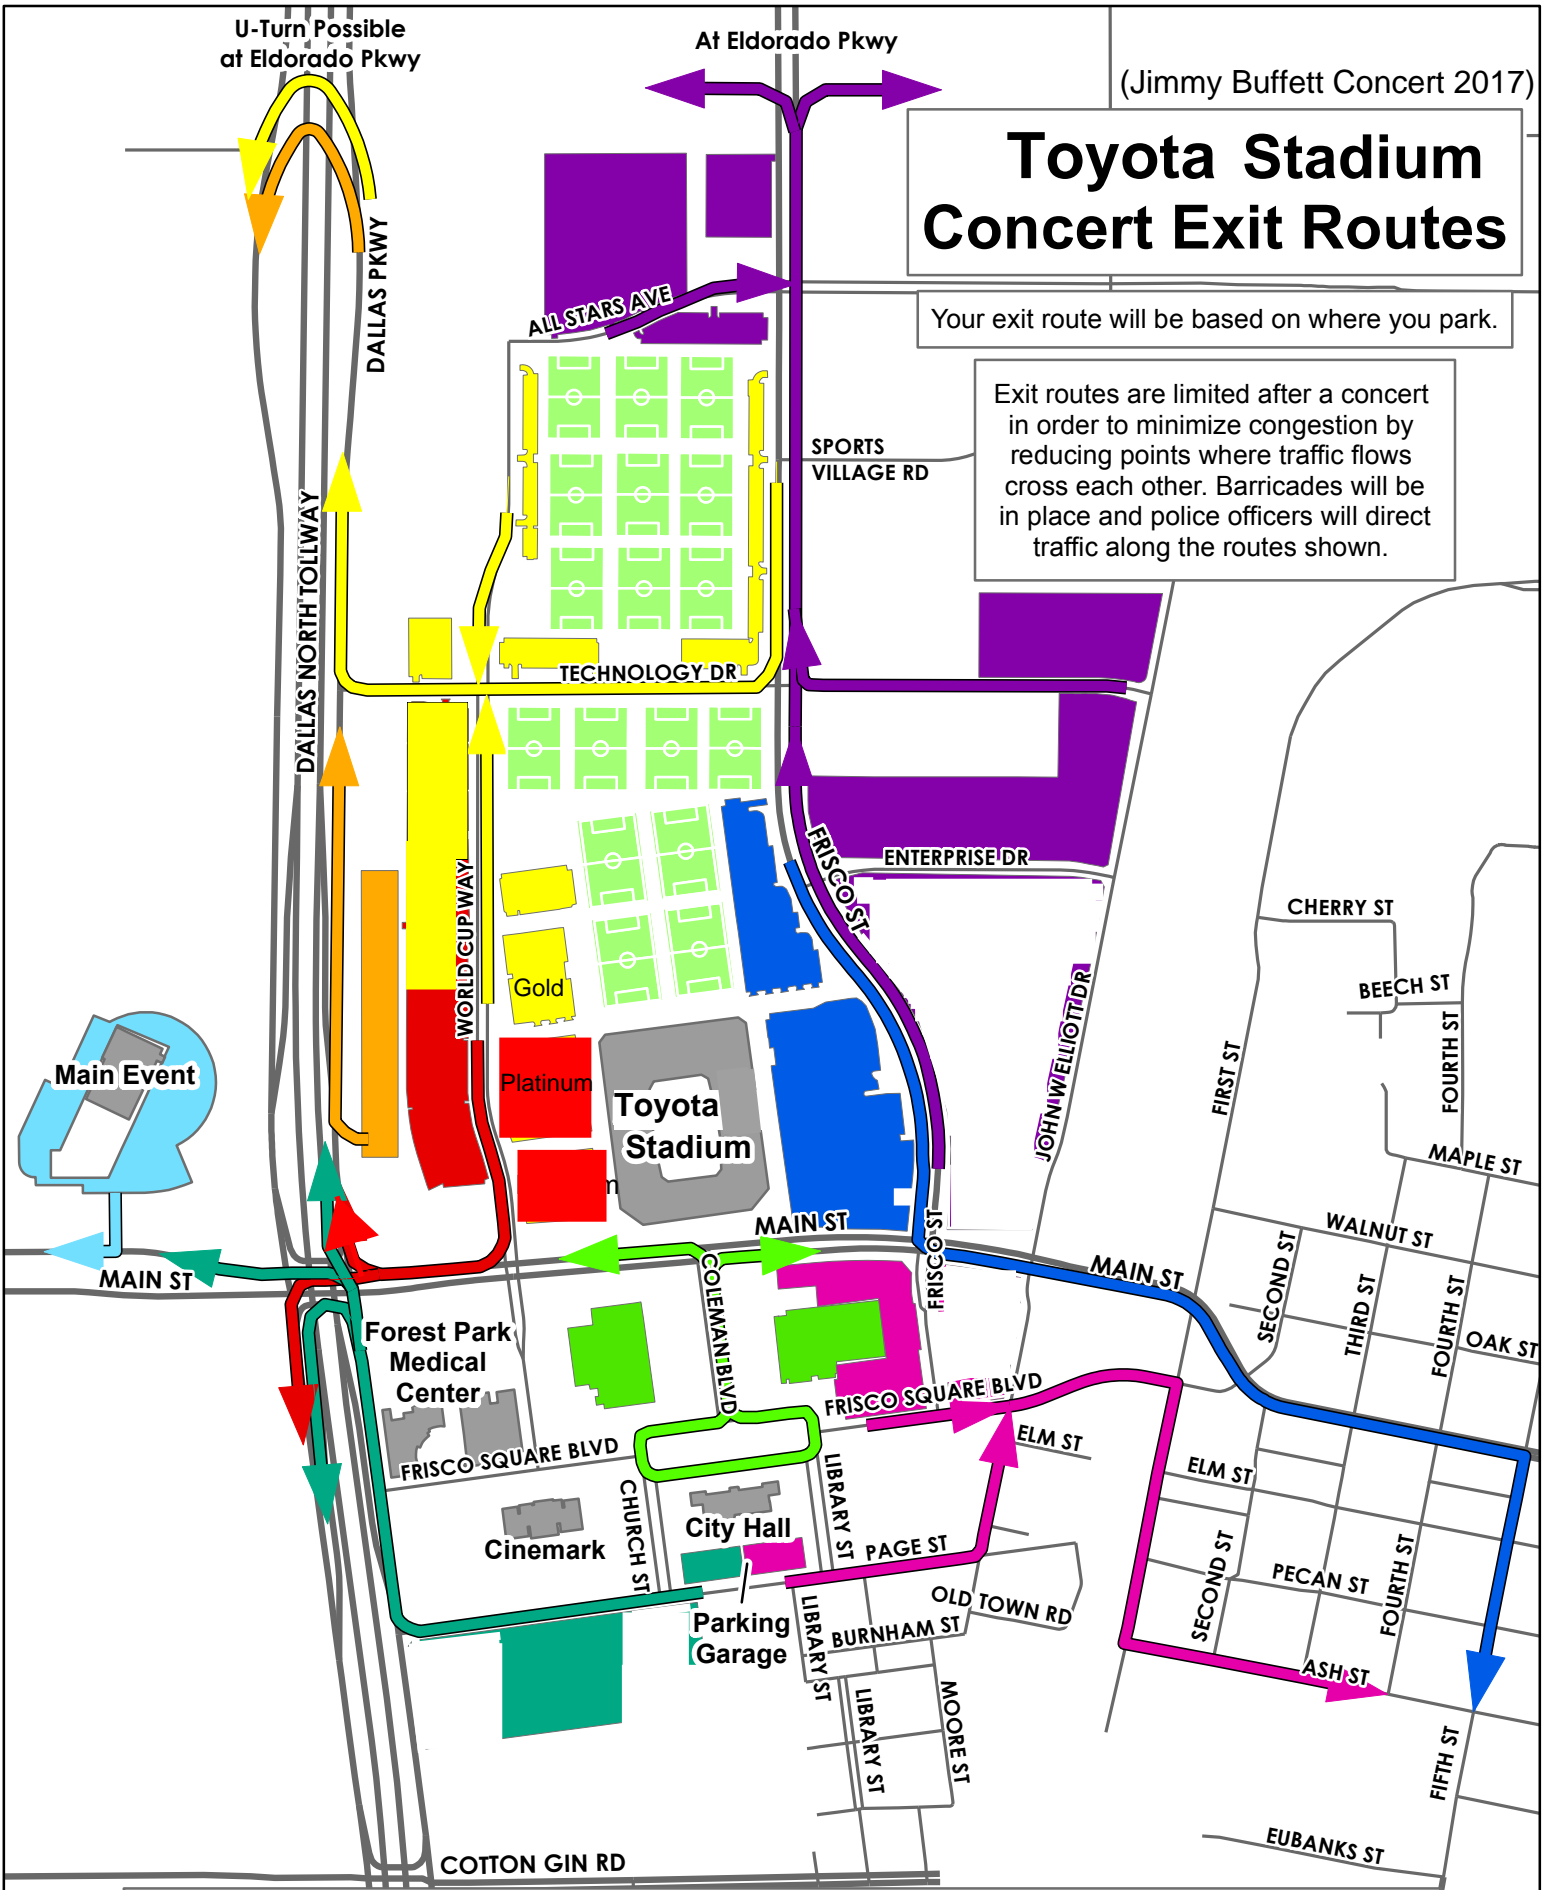

(Jimmy Buffett Concert 2017)

Toyota Stadium Concert Exit Routes

Your exit route will be based on where you park.

Exit routes are limited after a concert in order to minimize congestion by reducing points where traffic flows cross each other. Barricades will be in place and police officers will direct traffic along the routes shown.

Not all parking lots may be available for every event. Look for signs and parking attendants.
This is only a general guide to the likely exit route for each parking area.
Exit routes may be changed by police or engineering staff depending on traffic conditions at the time.